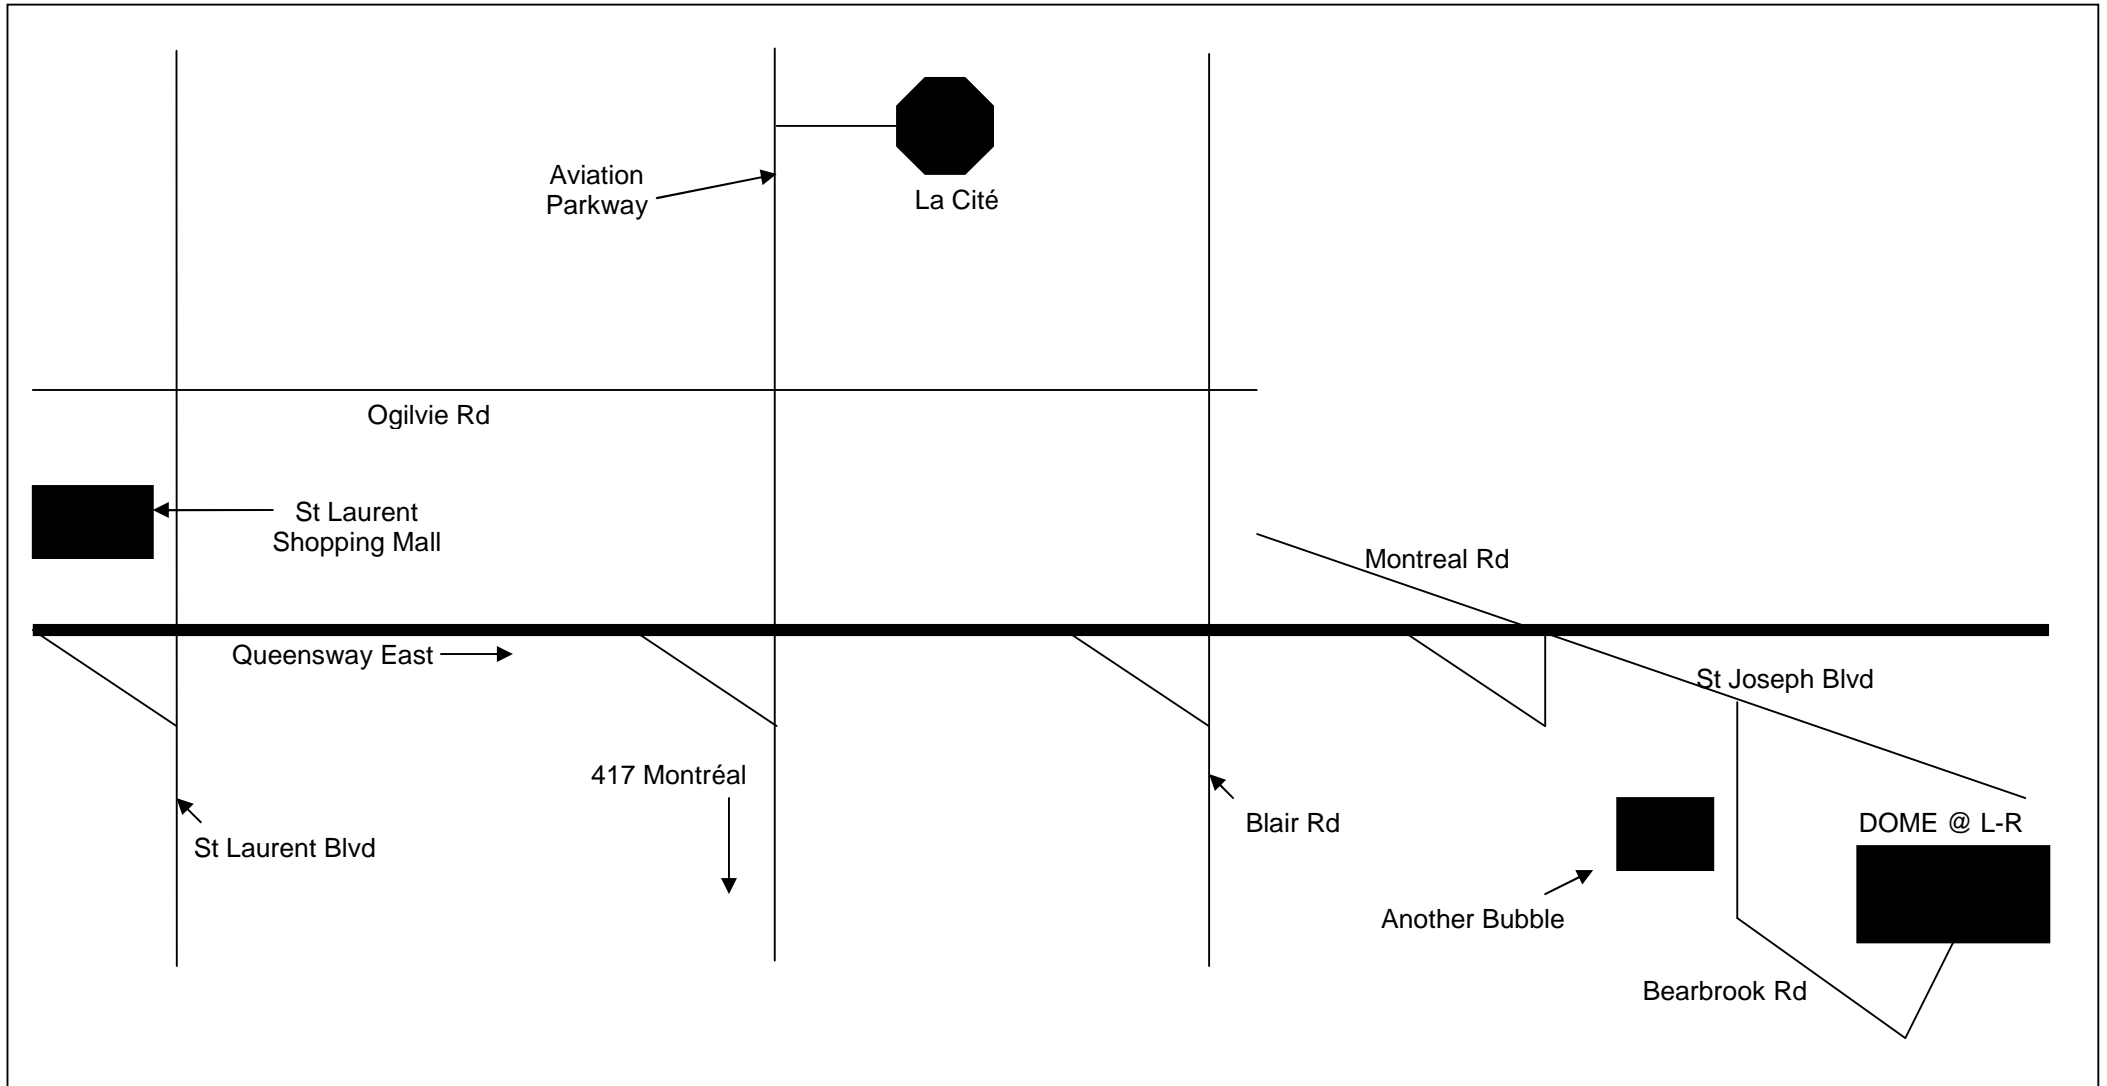

Directions
DÔME @ LOUIS-RIEL
1659 Bearbrook Rd, Tel : (613) 830-1993

- 1 – Queensway East
- 2 – Exit Montreal Rd and turn right on St. Joseph Blvd
- 3 – Turn right on Bearbrook Rd...Please note that the Dome is not the first bubble on your right but the second on your left